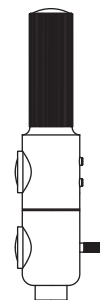

STEREO

Leistung power:	2x 6 Watt
Lichtstrom luminous flux:	2x 600 Lumen
Betriebsspannung operation voltage:	12 Volt
Betriebsstrom operation current:	500 mA
Farbtemperatur color temperature:	2.700 Kelvin
Farbwiedergabe color index:	CRI 95
Abstrahlwinkel angle beam:	2x 85°
Leuchte dimmbar light dimmable:	Tastdimmer button dimmer switch
LED Typ LED type:	2x Cree XHP35