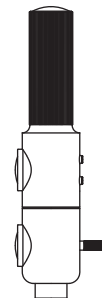

STEREO

Leistung power:	2x 6 Watt
Lichtstrom luminous flux:	2x 600 Lumen
Betriebsspannung operation voltage:	12 Volt
Betriebsstrom operation current:	500 mA
Farbtemperatur color temperature:	2.700 Kelvin
Farbwiedergabe color index:	CRI 95
Abstrahlwinkel angle beam:	2x 85°
Leuchte dimmbar light dimmable:	Tastdimmer button dimmer switch
LED Typ LED type:	2x Cree XHP35