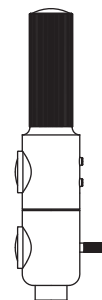

STEREO

Leistung power:	2x 6 Watt
Lichtstrom luminous flux:	2x 600 Lumen
Betriebsspannung operation voltage:	12 Volt
Betriebsstrom operation current:	500 mA
Farbtemperatur color temperature:	2.700 Kelvin
Farbwiedergabe color index:	CRI 95
Abstrahlwinkel angle beam:	2x 85°
Leuchte dimmbar light dimmable:	Tastdimmer button dimmer switch
LED Typ LED type:	2x Cree XHP35